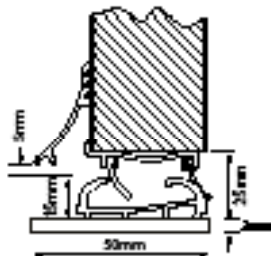

Cills

Goal post strip

Stub cill

23mm hardwood

150mm

180mm

Thresholds

Trimline 'Part M' compliant